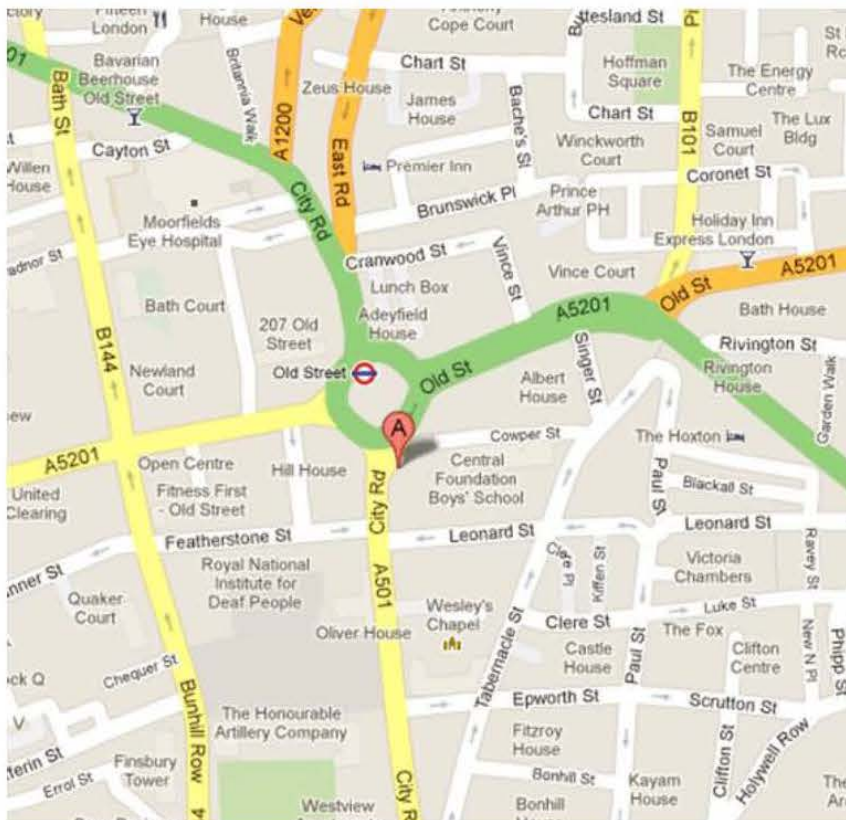

Inmarsat Conference Centre
99 City Road
London EC1Y 1AX

By tube:

The closest station is Old Street (northern line).

Take exit three and proceed along the covered walkway, which leads directly to the building entrance.

For further tube information please visit www.tfl.gov.uk

By taxi/ Car:

Our taxi collection/ drop off point is located on Cowper Street NOT City Road. The postal code for this road is EC1Y 4AP, our building is located at the end of Cowper Street on the right hand side.

For Deliveries & Collections – Please refer to the following page

By National rail:

Our venue is located close to all the major National Rail Links;

London Liverpool Street	Distance: 1.0 miles	12 minutes tube ride
London Bridge	Distance: 1.9 miles	9 minutes tube ride
Kings Cross	Distance: 2.6 miles	9 minutes tube ride
Euston	Distance: 2.6 miles	10 minutes tube ride